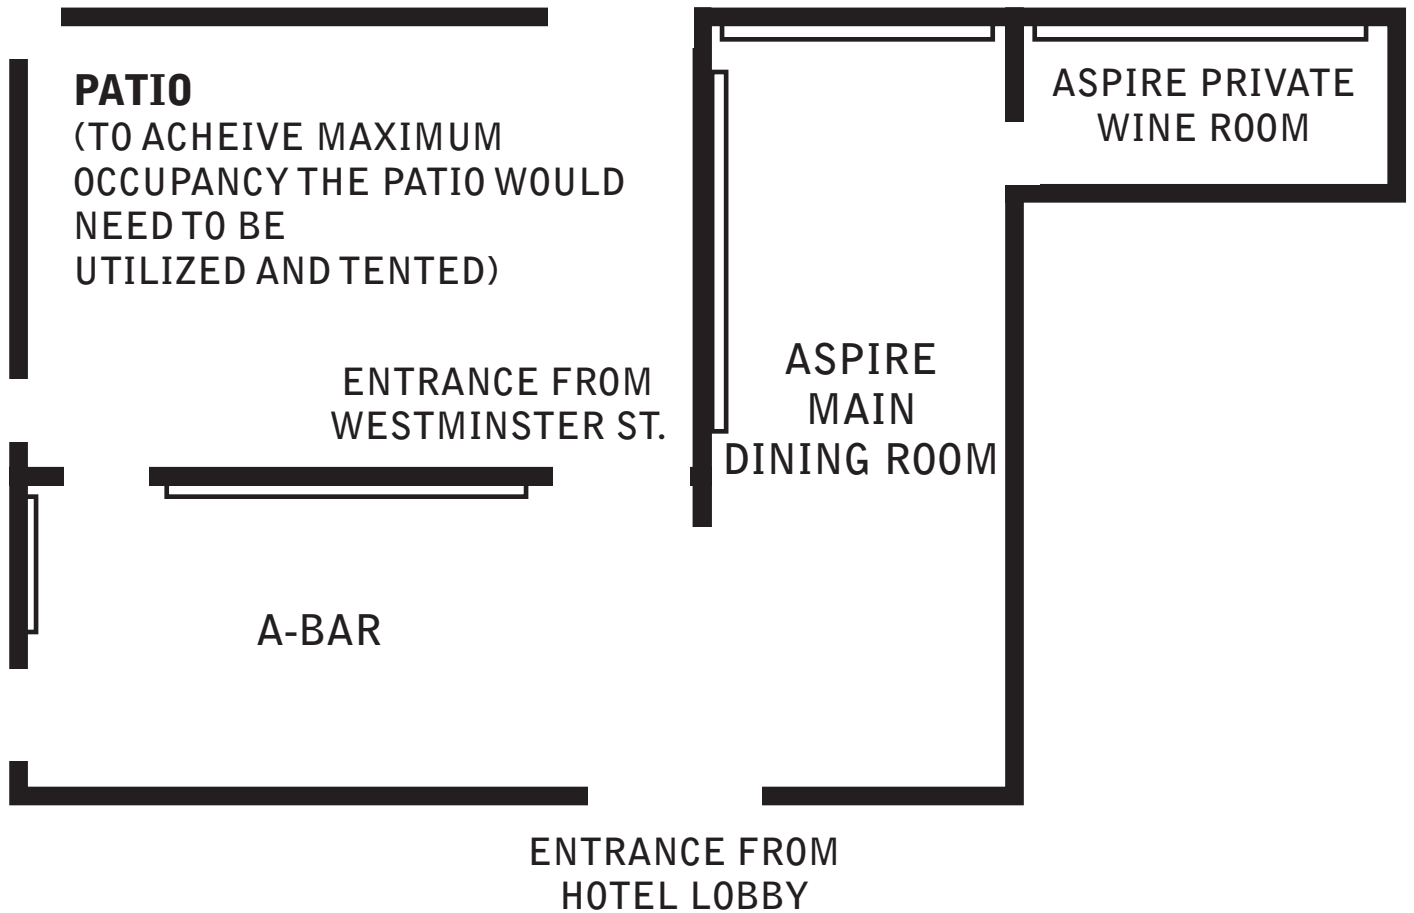

Tilden Thurber Ballroom: 30x60 (2,033 sq. ft.)

HOTEL PROVIDENCE

139 Mathewson Street Providence, RI 02903
 401.861.8000 www.thehotelprovidence.com

Meeting Rooms	Classroom	Theater	Cocktail	Conference	Hollow Square	U-Shape	Half Rounds	Rounds
Brown University Boardroom	n/a	n/a	n/a	14	n/a	n/a	n/a	n/a
Rhode Island School Of Design Gallery Room	36	80	60	32	26	26	36	40
J&W Hospitality Room	30	65	60	32	26	26	30	40
Blackstone Terrace	n/a	80	150	n/a	n/a	n/a	n/a	100

Rhode Island School of Design: 20 x 40 (775 sq. ft.) Johnson & Wales: 20 x 38 (763 sq. ft.)
Brown Boardroom: 13 x 29 (437 sq. ft.) Blackstone Terrace: 38 x 40 (1,490 sq. ft.)

HOTEL PROVIDENCE

139 Mathewson Street Providence, RI 02903
401.861.8000 www.thehotelprovidence.com

Meeting Rooms	Classroom	Theater	Cocktail	Conference	Hollow Square	U-Shape	Half Rounds	Rounds
Aspire Restaurant (Plated function: 250 max)	n/a	n/a	275	n/a	n/a	n/a	n/a	n/a