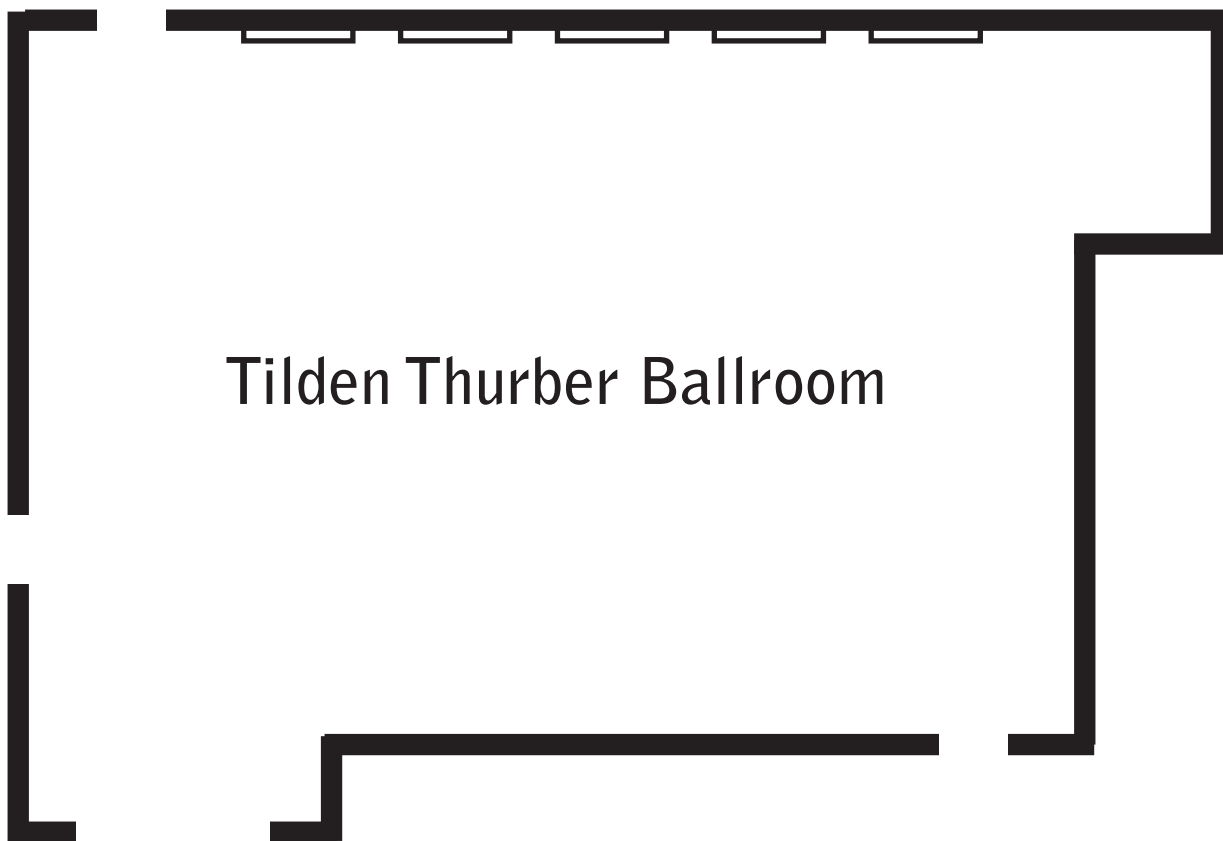

HOTEL PROVIDENCE

139 Mathewson Street Providence, RI 02903
401.861.8000 www.thehotelprovidence.com

Tilden Thurber Ballroom

Enter through
the Hotel
Lobby

Meeting Rooms	Classroom	Theater	Cocktail	Conference	Hollow Square	U-Shape	Half Rounds	Rounds
Tilden Thurber Ballroom	100	170	200	n/a	42	55	90	150

Tilden Thurber Ballroom: 30x60 (2,033 sq. ft.)

HOTEL PROVIDENCE

139 Mathewson Street Providence, RI 02903
 401.861.8000 www.thehotelprovidence.com

Meeting Rooms	Classroom	Theater	Cocktail	Conference	Hollow Square	U-Shape	Half Rounds	Rounds
Brown University Boardroom	n/a	n/a	n/a	14	n/a	n/a	n/a	n/a
Rhode Island School Of Design Gallery Room	36	80	60	32	26	26	36	40
J&W Hospitality Room	30	65	60	32	26	26	30	40
Blackstone Terrace	n/a	80	150	n/a	n/a	n/a	n/a	100

Rhode Island School of Design: 20 x 40 (775 sq. ft.) Johnson & Wales: 20 x 38 (763 sq. ft.)
Brown Boardroom: 13 x 29 (437 sq. ft.) Blackstone Terrace: 38 x 40 (1,490 sq. ft.)

HOTEL PROVIDENCE

139 Mathewson Street Providence, RI 02903
401.861.8000 www.thehotelprovidence.com