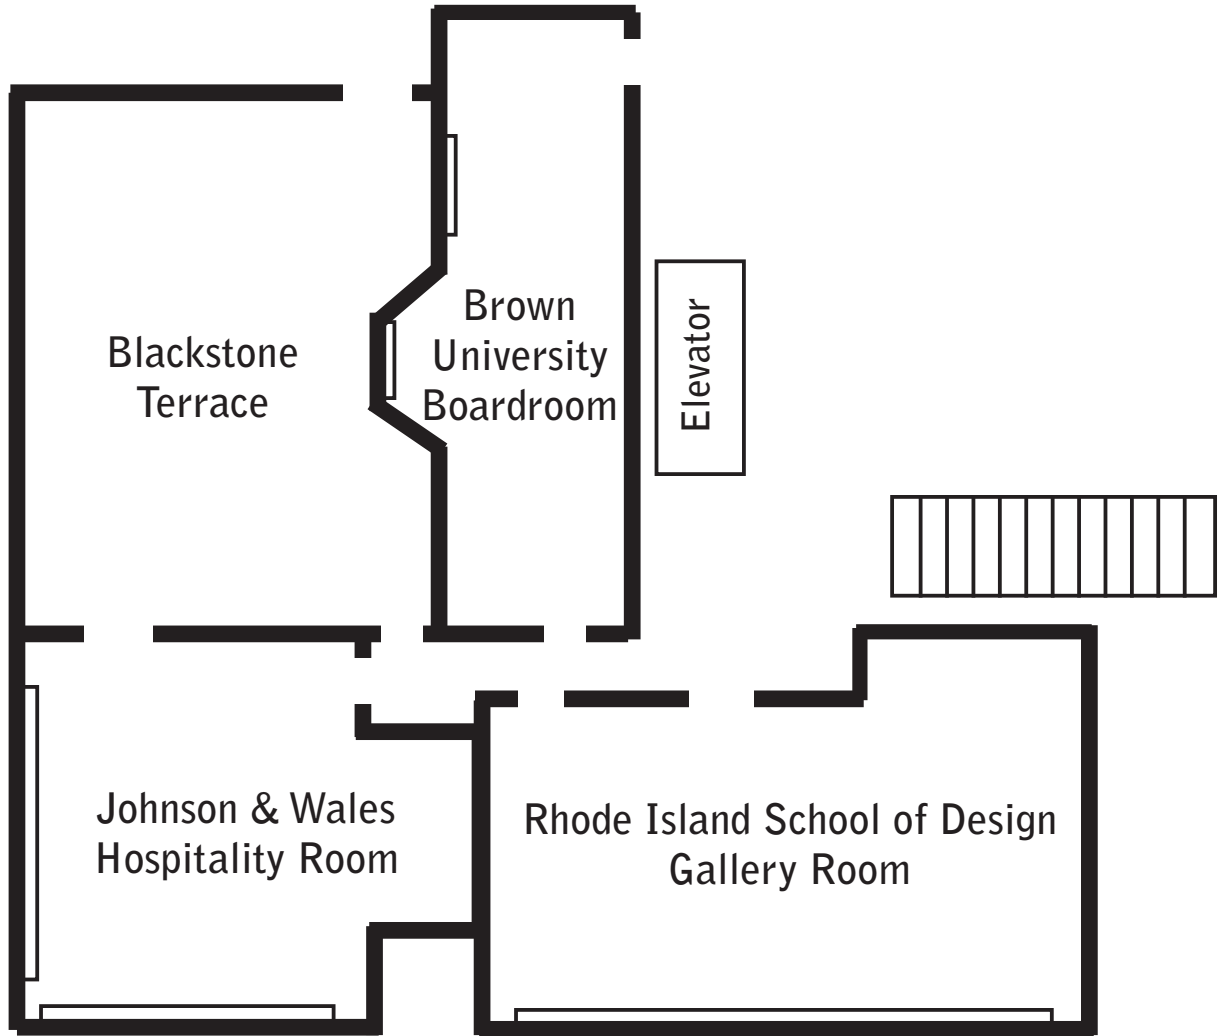

HOTEL PROVIDENCE

139 Mathewson Street Providence, RI 02903
401.861.8000 www.thehotelprovidence.com

Tilden Thurber Ballroom

Enter through
the Hotel
Lobby

Meeting Rooms	Classroom	Theater	Cocktail	Conference	Hollow Square	U-Shape	Half Rounds	Rounds
Tilden Thurber Ballroom	100	170	200	n/a	42	55	90	150

Tilden Thurber Ballroom: 30x60 (2,033 sq. ft.)

HOTEL PROVIDENCE

139 Mathewson Street Providence, RI 02903
 401.861.8000 www.thehotelprovidence.com

Meeting Rooms	Classroom	Theater	Cocktail	Conference	Hollow Square	U-Shape	Half Rounds	Rounds
Brown University Boardroom	n/a	n/a	n/a	14	n/a	n/a	n/a	n/a
Rhode Island School Of Design Gallery Room	36	80	60	32	26	26	36	40
J&W Hospitality Room	30	65	60	32	26	26	30	40
Blackstone Terrace	n/a	80	150	n/a	n/a	n/a	n/a	100

Rhode Island School of Design: 20 x 40 (775 sq. ft.) Johnson & Wales: 20 x 38 (763 sq. ft.)
Brown Boardroom: 13 x 29 (437 sq. ft.) Blackstone Terrace: 38 x 40 (1,490 sq. ft.)

HOTEL PROVIDENCE

139 Mathewson Street Providence, RI 02903
401.861.8000 www.thehotelprovidence.com

Meeting Rooms	Classroom	Theater	Cocktail	Conference	Hollow Square	U-Shape	Half Rounds	Rounds
Aspire Restaurant (Plated function: 250 max)	n/a	n/a	275	n/a	n/a	n/a	n/a	n/a