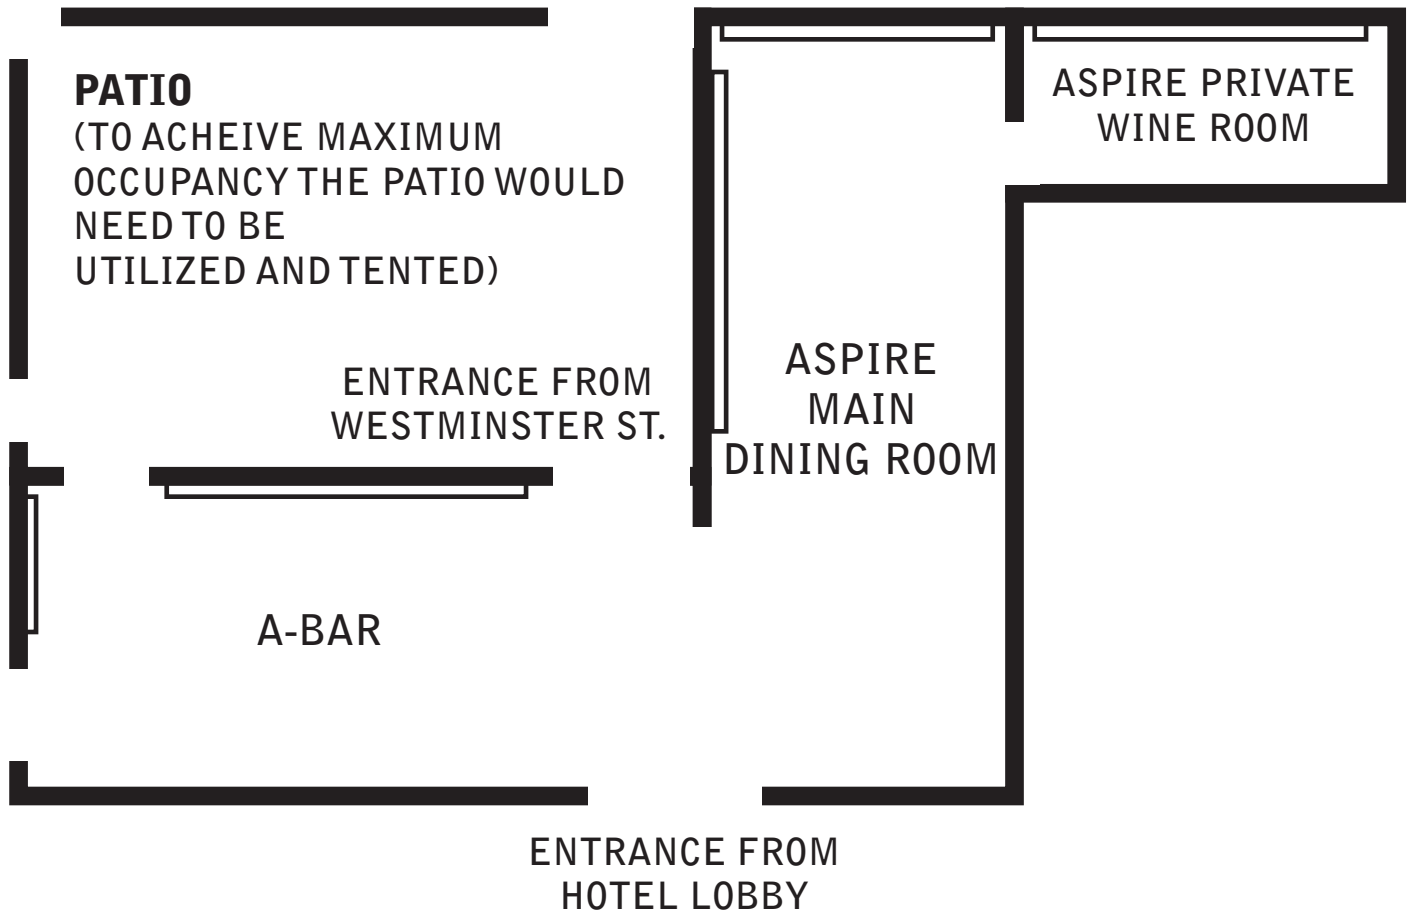

Tilden Thurber Ballroom: 30x60 (2,033 sq. ft.)

HOTEL PROVIDENCE

139 Mathewson Street Providence, RI 02903
 401.861.8000 www.thehotelprovidence.com

Meeting Rooms	Classroom	Theater	Cocktail	Conference	Hollow Square	U-Shape	Half Rounds	Rounds
Brown University Boardroom	n/a	n/a	n/a	14	n/a	n/a	n/a	n/a
Rhode Island School Of Design Gallery Room	36	80	60	32	26	26	36	40
J&W Hospitality Room	30	65	60	32	26	26	30	40
Blackstone Terrace	n/a	80	150	n/a	n/a	n/a	n/a	100

Rhode Island School of Design: 20 x 40 (775 sq. ft.) Johnson & Wales: 20 x 38 (763 sq. ft.)
Brown Boardroom: 13 x 29 (437 sq. ft.) Blackstone Terrace: 38 x 40 (1,490 sq. ft.)

HOTEL PROVIDENCE

139 Mathewson Street Providence, RI 02903
401.861.8000 www.thehotelprovidence.com

Meeting Rooms	Classroom	Theater	Cocktail	Conference	Hollow Square	U-Shape	Half Rounds	Rounds
Aspire Restaurant (Plated function: 250 max)	n/a	n/a	275	n/a	n/a	n/a	n/a	n/a