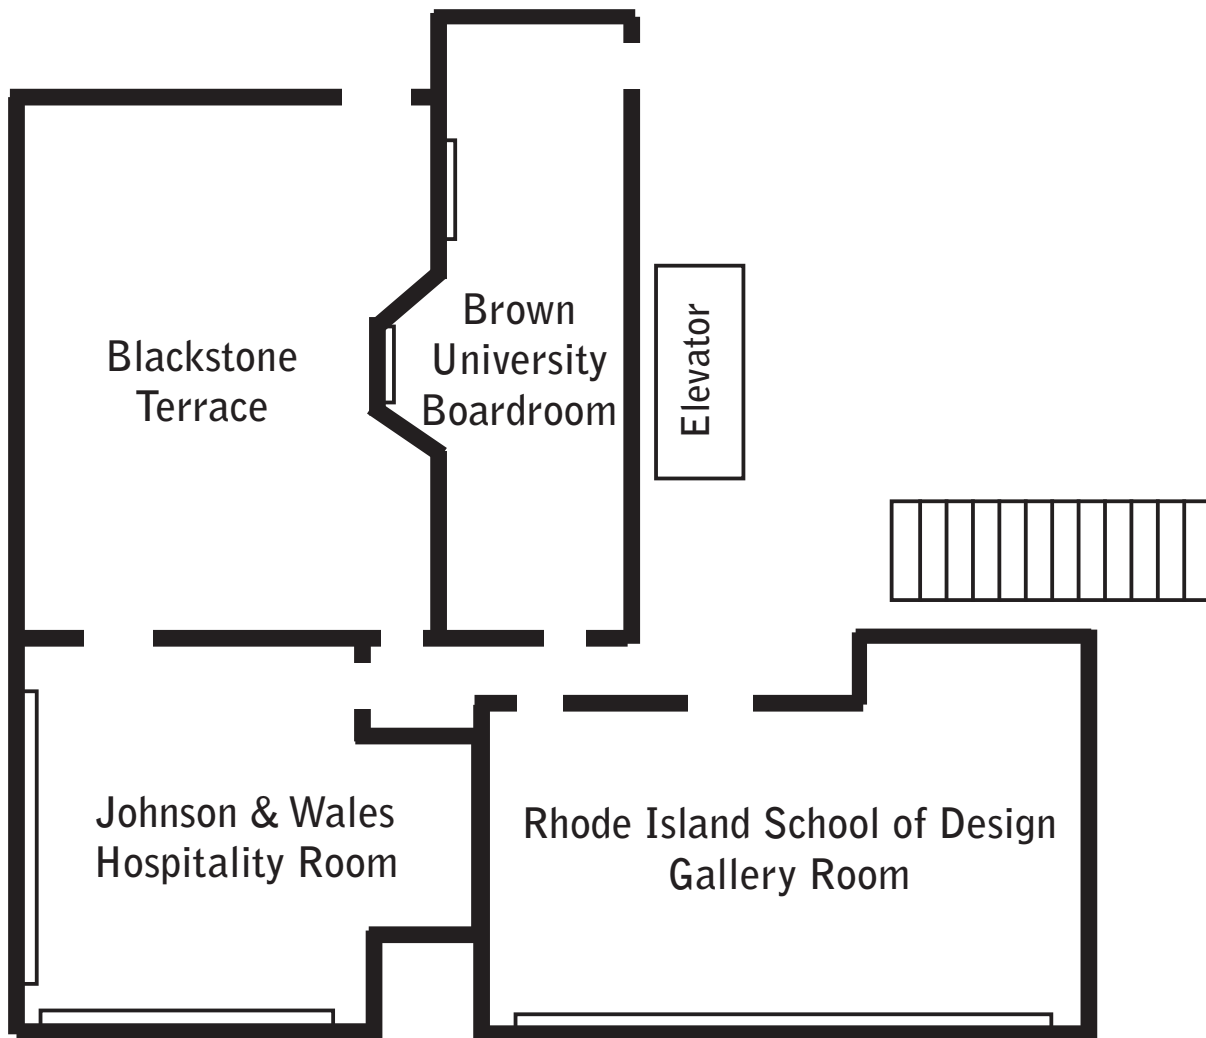

HOTEL PROVIDENCE

139 Mathewson Street Providence, RI 02903
401.861.8000 www.thehotelprovidence.com

Meeting Rooms	Classroom	Theater	Cocktail	Conference	Hollow Square	U-Shape	Half Rounds	Rounds
Brown University Boardroom	n/a	n/a	n/a	14	n/a	n/a	n/a	n/a
Rhode Island School Of Design Gallery Room	36	80	60	32	26	26	36	40
J&W Hospitality Room	30	65	60	32	26	26	30	40
Blackstone Terrace	n/a	80	150	n/a	n/a	n/a	n/a	100

Rhode Island School of Design: 20 x 40 (775 sq. ft.) Johnson & Wales: 20 x 38 (763 sq. ft.)
Brown Boardroom: 13 x 29 (437 sq. ft.) Blackstone Terrace: 38 x 40 (1,490 sq. ft.)