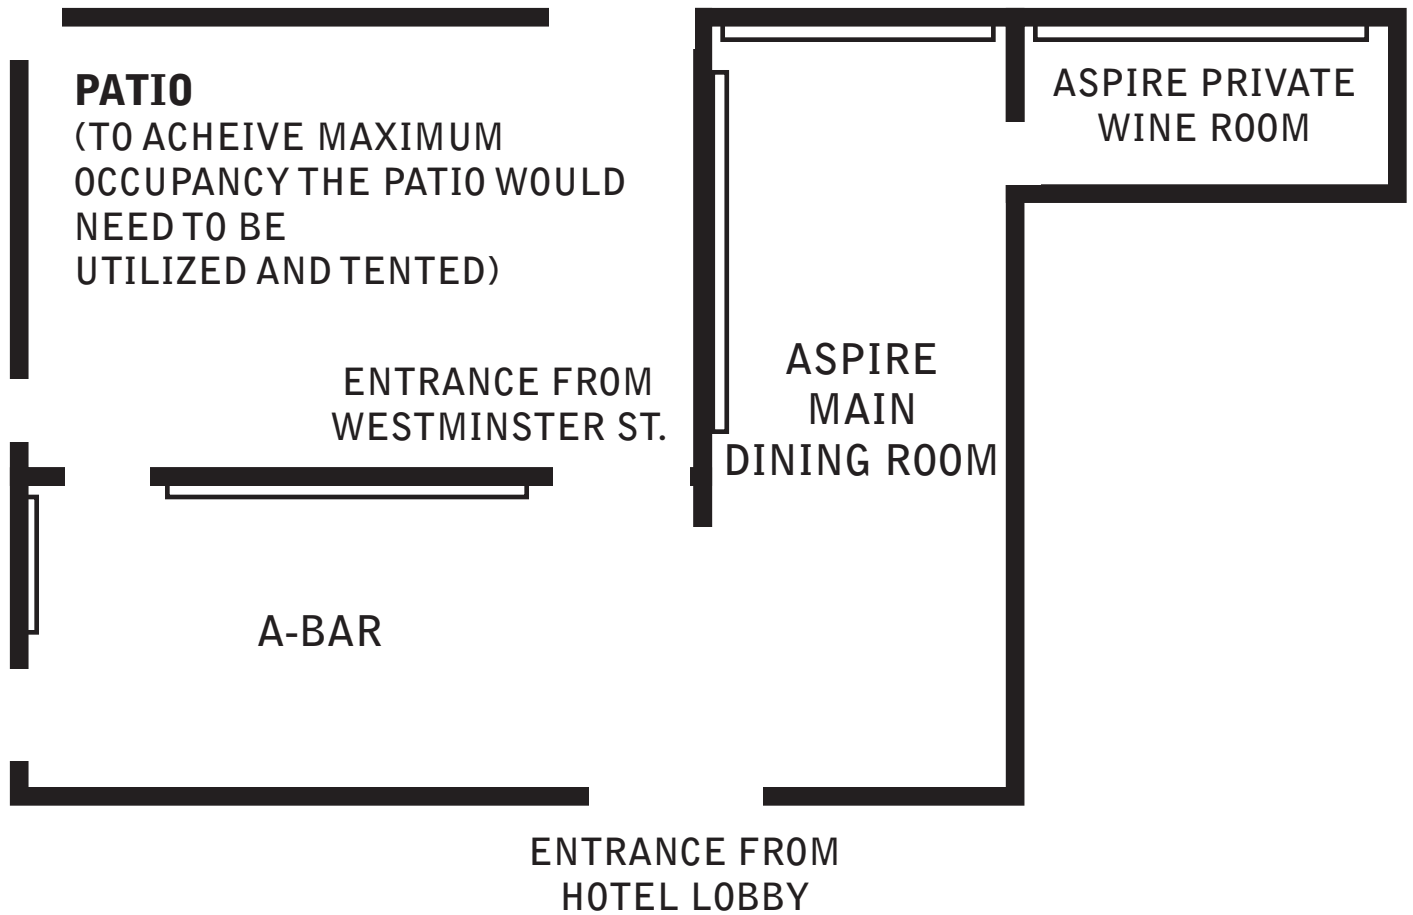

HOTEL PROVIDENCE

139 Mathewson Street Providence, RI 02903
401.861.8000 www.thehotelprovidence.com

Meeting Rooms	Classroom	Theater	Cocktail	Conference	Hollow Square	U-Shape	Half Rounds	Rounds
Aspire Restaurant (Plated function: 250 max)	n/a	n/a	275	n/a	n/a	n/a	n/a	n/a