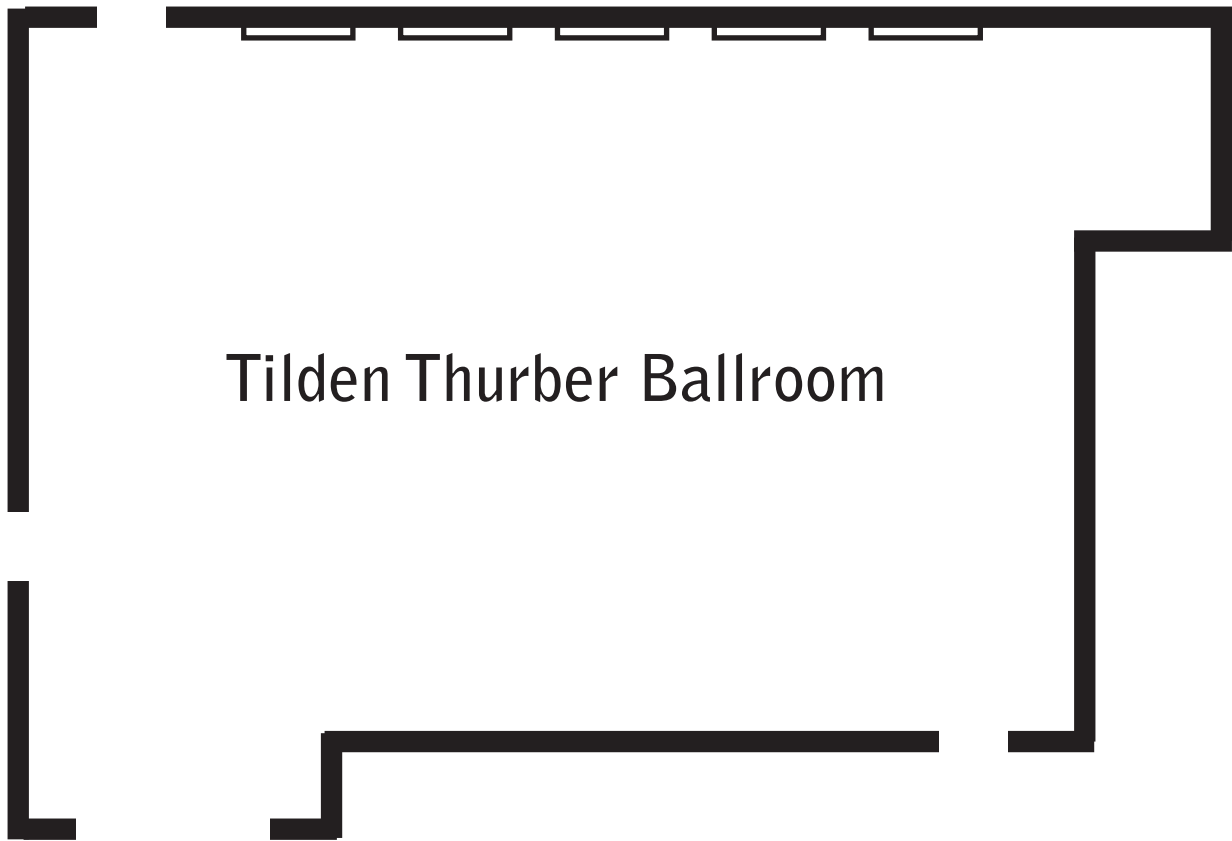

## Tilden Thurber Ballroom

Enter through  
the Hotel  
Lobby

Meeting Rooms	Classroom	Theater	Cocktail	Conference	Hollow Square	U-Shape	Half Rounds	Rounds
Tilden Thurber Ballroom	100	170	200	n/a	42	55	90	150

**Tilden Thurber Ballroom: 30x60 (2,033 sq. ft.)**